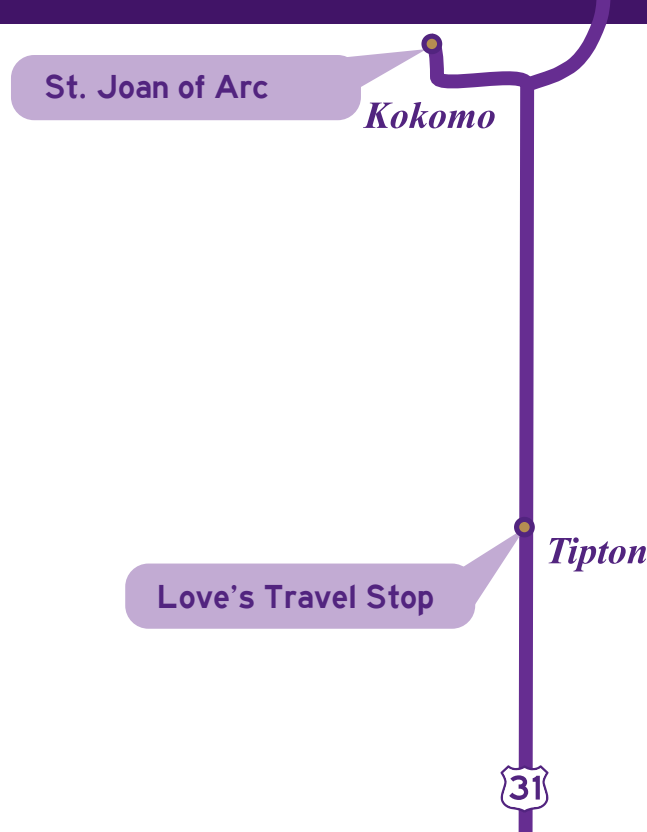

KOKOMO/TIPTON

Bus stops for morning pick-up and afternoon drop-off at St. Joan of Arc in Kokomo and Love's Travel Stop in Tipton.

ZIONSVILLE/WEST CLAY

Bus stops for morning pick-up and afternoon drop-off at St. Alphonsus Liguori and in the Village of West Clay.

ANDERSON #1

Bus stops for morning pick-up and afternoon drop-off at St. Mary's in Anderson.

ANDERSON #2 / NOBLESVILLE

Bus stops for morning pick-up and afternoon drop-off at St. Mary's in Anderson and Our Lady of Grace in Noblesville.

ANDERSON#2/OLG NOBLESVILLE	
Bus Number: #8	
Bus Driver Name: Mr. Dunasky	
Bus Rider Capacity: 14	
ST. MARY'S ANDERSON	OUR LADY OF GRACE
Drop-off/Pick-up location: Church parking lot	Between Rectory and Donovan Center in back of the parking lot
NORMAL WEEK SCHEDULE	
AM Pick up time: 7:20 am	AM Pick up time: 7:50 am
PM Drop off time: 4:50 pm	PM Drop off time: 4:20 pm
2-HOUR WEATHER DELAYS	
AM Pick up time: 9:20 am	AM Pick up time: 9:50 am
PM Drop off time: 4:50 pm	PM Drop off time: 4:20 pm

FISHERS/GEIST	
Bus Number: #9	
Bus Driver Name: Mrs. Jonela	
Bus Rider Capacity: 14	
HOLY SPIRIT GEIST	ST. LOUIS DE MONTFORT
Drop-off/Pick-up location: Northeast corner of parking lot, closest to where you enter	In front of main entrance of Church
NORMAL WEEK SCHEDULE	
AM Pick up time: 7:30 am	AM Pick up time: 7:55 am
PM Drop off time: 4:35 pm	PM Drop off time: 4:15 pm
2-HOUR WEATHER DELAYS	
AM Pick up time: 9:30 am	AM Pick up time: 9:55 am
PM Drop off time: 4:35 pm	PM Drop off time: 4:15 pm