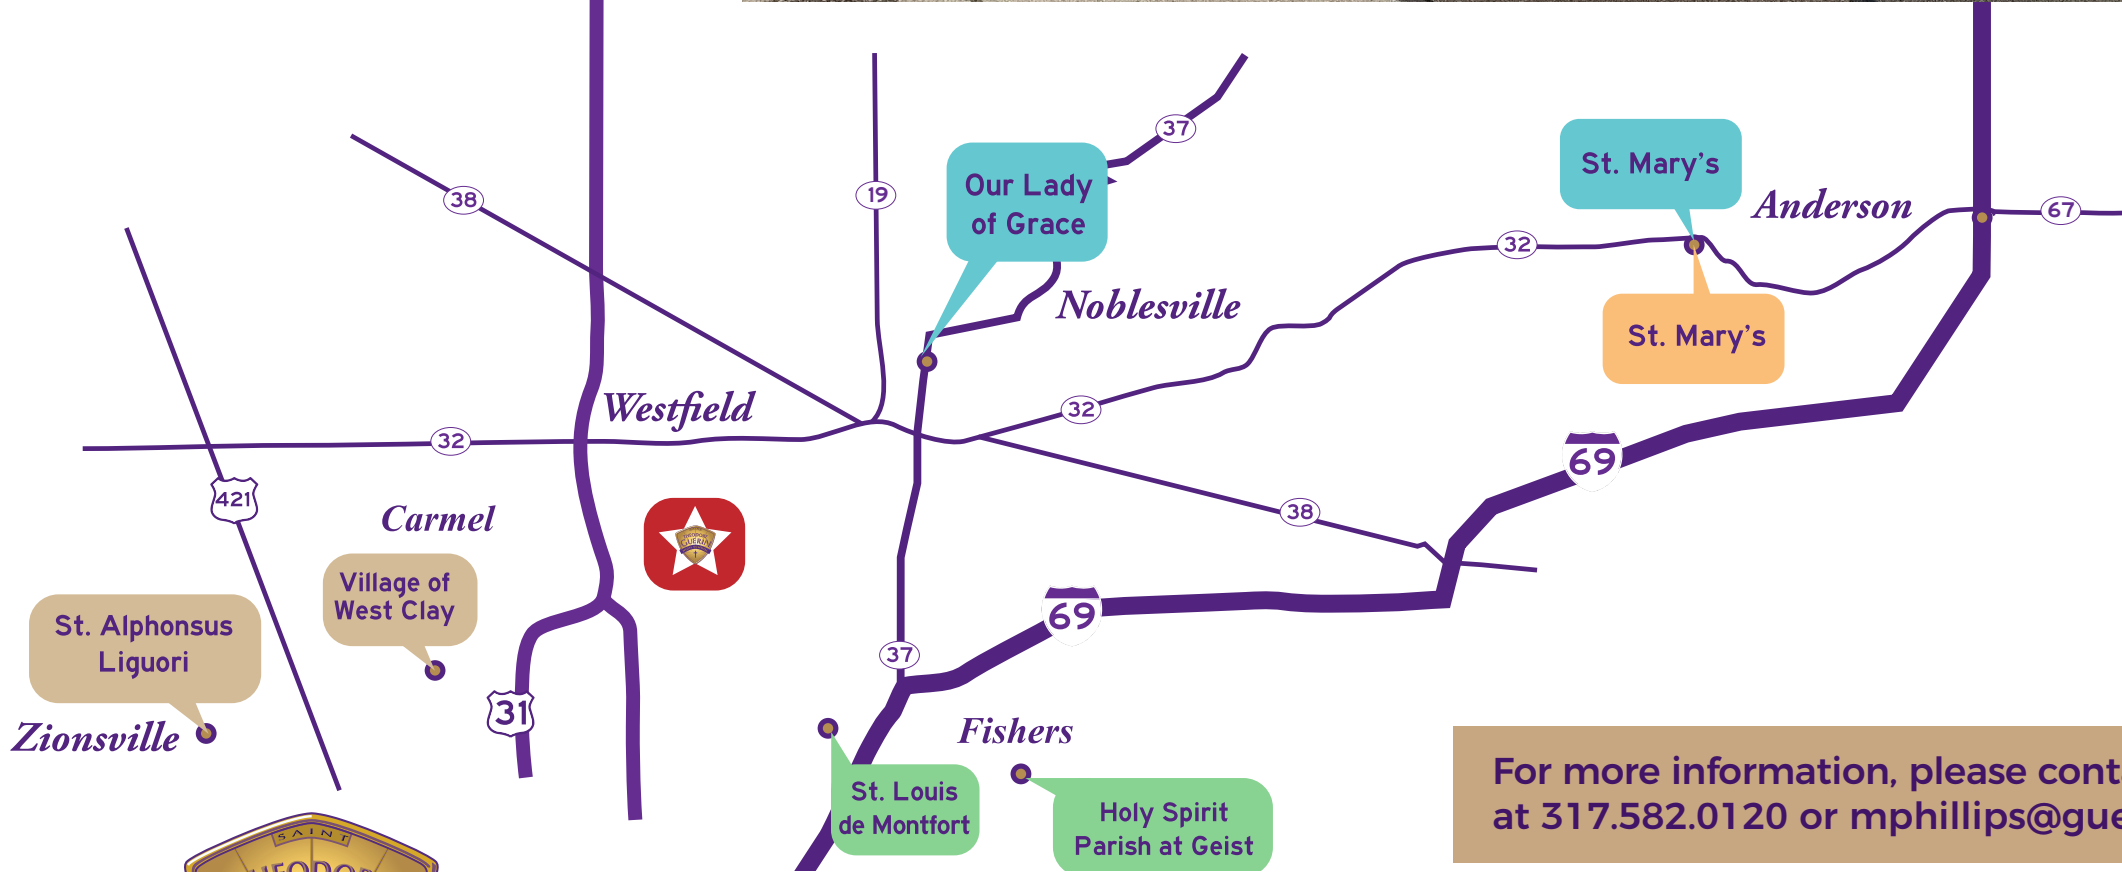

FISHERS/GEIST

Bus stops for morning pick-up and afternoon drop-off at St. Louis de Montfort and Holy Spirit Parish at Geist.