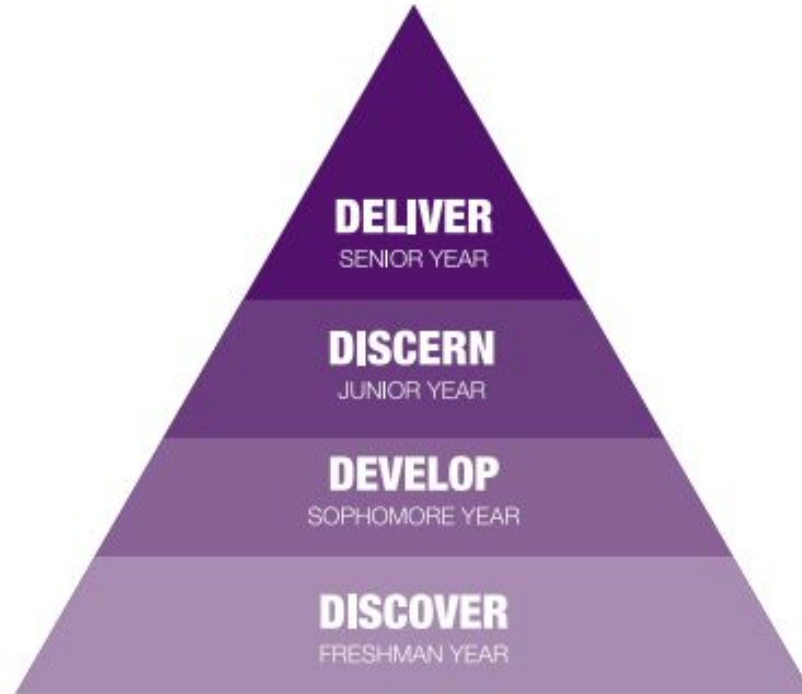

Freshman Student Schedule Sample

1st Trimester (Fall)	Period	Course
T1	1	Digital Apps & Responsibility
T1	2	Kinesiology
T1	K	KAIROS
T1	3	Spanish I-1
T1	4	Geometry I-1 (H)
T1	5	Biology I-1 (A)

2nd Trimester (Winter)	Period	Course
T2	1	English 9-1 (H)
T2	2	Spanish I-2
T2	K	KAIROS
T2	3	Theology 1
T2	4	Kinesiology
T2	5	Biology I-2 (A)

Digital Applications and Responsibility

When: June 7-25

Important: Students cannot miss more than one day of summer school.

Pages 13-17: College Counseling Guide

Pages 18, 20, 21

- **Clubs and Athletics**
- **Parent Quick Guide**
 - **Laptop Information**
 - **Service Hours**
 - **Uniforms**
 - **Textbooks**
 - **Important Dates, Contact Numbers, & More!**