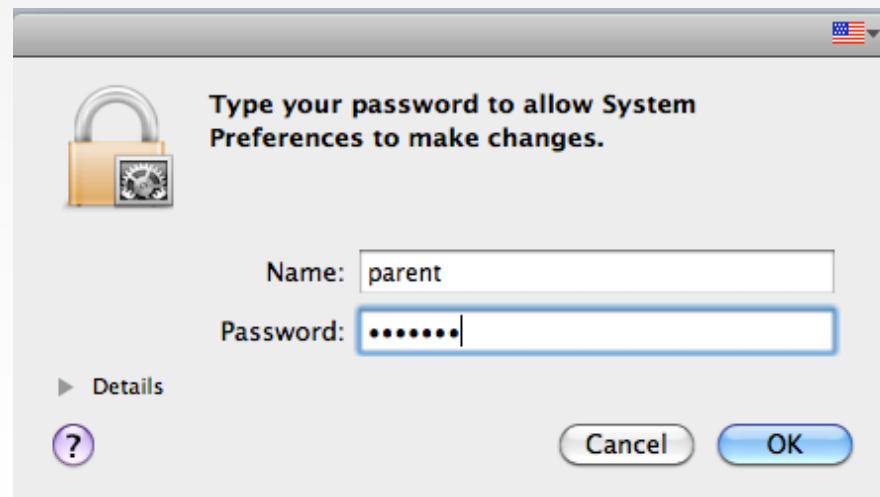

MacBook Fundamentals

- PC-To-Mac Video - <http://www.apple.com/findouthow/mac>
- Anatomy of a Mac Video – Same location

How To Logon To Your Parent Account

- Initial Login Screen
 - Username is: *parent*
 - Password is: xxxxxx where xxxxxx is either your assigned password or the generic password
- During operations